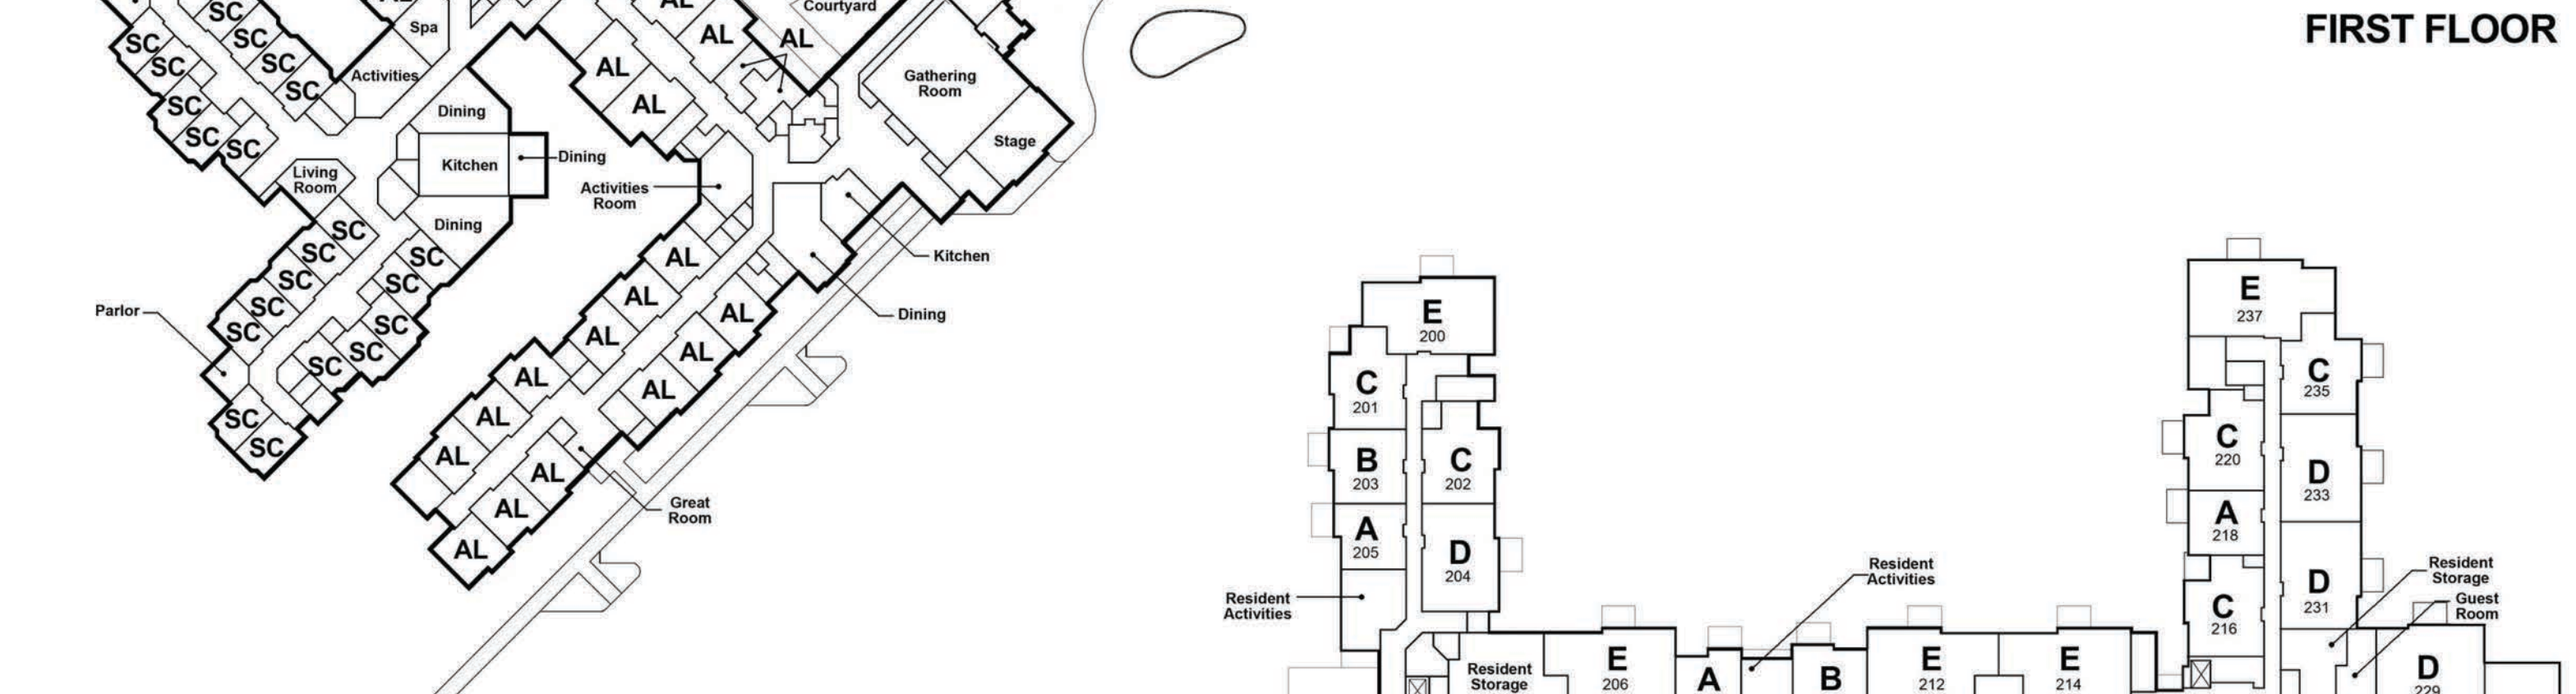

LEGEND

- Health Center
- Assisted Living
- Wellness & Physical Therapy
- Indoor Pool
- Gathering Room
- Community Center
- Independent Living
Apartments, Cottages & Villas
- Independent Living
Apartments and Garage Below
- Bocce Ball & Putting Green

CP Carports
F One Bedroom Cottage
G One Bedroom Cottage with Den
H Two Bedroom Cottage
I One Bedroom Cottage with Den
J **The Juniper**
 One Bedroom & 1.5 Bathrooms Villa
L **The Laurel**
 Two Bedrooms & Two Bathrooms Villa
M Two Bedroom Deluxe Villa
N Two Bedroom Deluxe Villa with Den

SITE PLAN

FIRST FLOOR

SECOND FLOOR

LEGEND

A	Studio
B	One Bedroom
C	One Bedroom with Den
D	Two Bedroom
E	Two Bedroom with Den
AL	Assisted Living
SC	Skilled Care