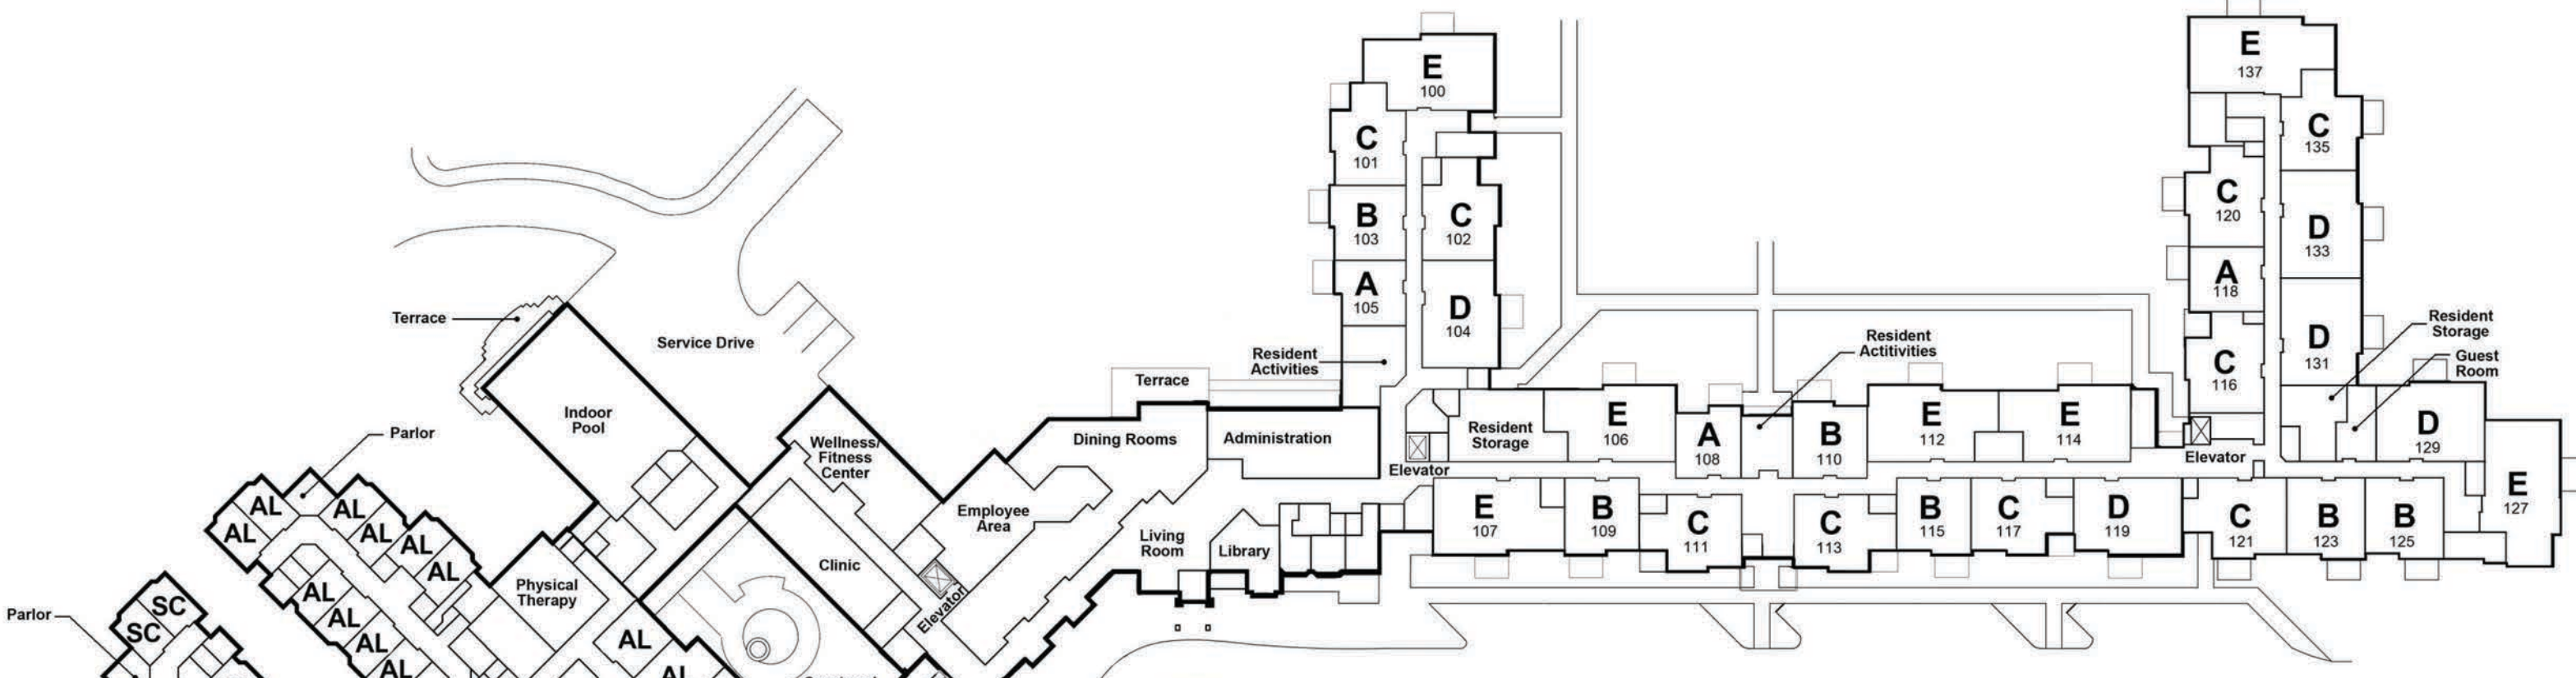

LEGEND

- Health Center
- Assisted Living
- Wellness & Physical Therapy
- Indoor Pool
- Gathering Room
- Community Center
- Independent Living
Apartments, Cottages & Villas
- Independent Living
Apartments and Garage Below
- Bocce Ball & Putting Green

CP Carports
F One Bedroom Cottage
G One Bedroom Cottage with Den
H Two Bedroom Cottage
I One Bedroom Cottage with Den
J **The Juniper**
 One Bedroom & 1.5 Bathrooms Villa
L **The Laurel**
 Two Bedrooms & Two Bathrooms Villa
M Two Bedroom Deluxe Villa
N Two Bedroom Deluxe Villa with Den

SITE PLAN

FIRST FLOOR

SECOND FLOOR

LEGEND

A	Studio
B	One Bedroom
C	One Bedroom with Den
D	Two Bedroom
E	Two Bedroom with Den
AL	Assisted Living
SC	Skilled Care